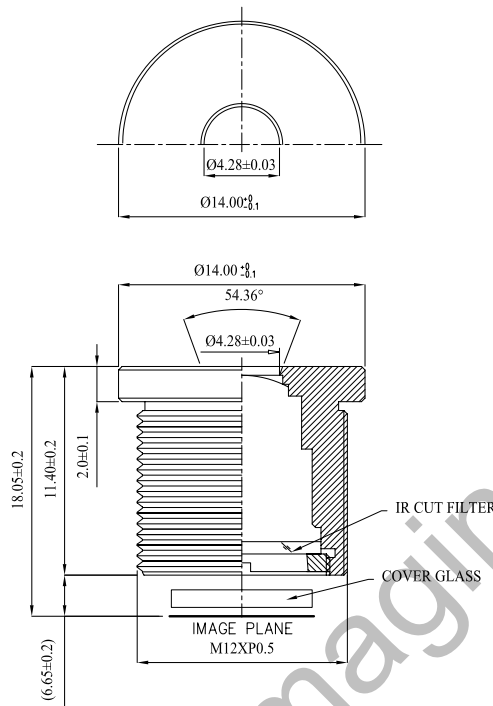

Lensagon B5M12028C

The S-Mount lens Lensagon B5M12028C is suitable for common sensors up to 5 megapixel with an image format of 1/1.8 inch.

Technical Data

Mount	S-Mount
Sensor	1/1.8 - 1/2 inch Sensor
Focal Length	12 mm
Aperture	2.8
MOD	0.1 m
Back Focal	8.567 mm
Angle of View	D:41° H:34.3° V:23.2°
Megapixel	5 MP
Filter	IR Cut Filter
IR Cut	Yes
Distortion	-1.75 %
Iris	fixed
Focus	fixed
Typ	Standard

www.sedeco-imaging.com

5 Megapixel