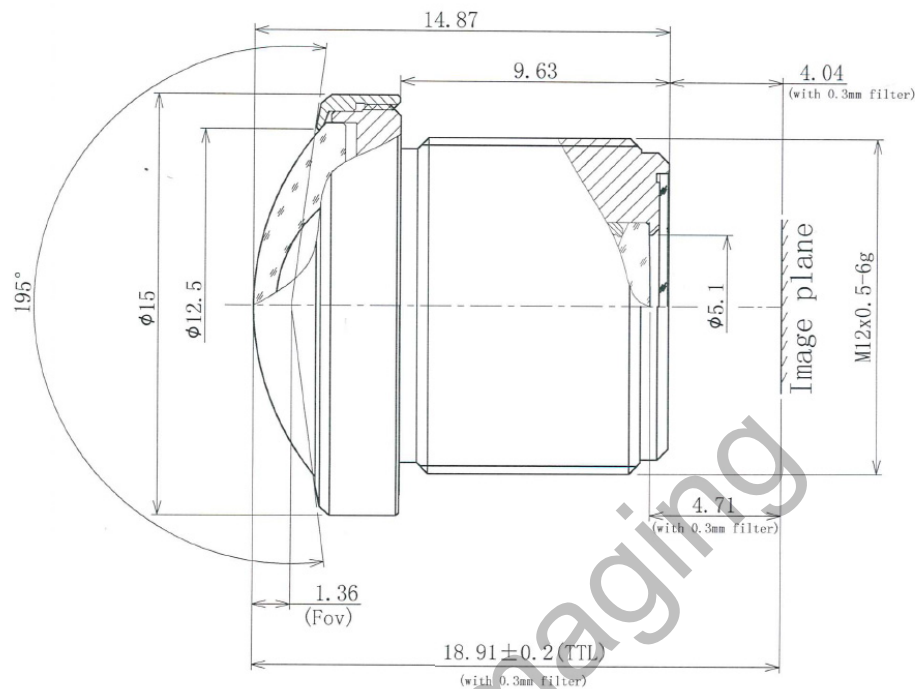

BF5M2223S129C

The Fisheye S-Mount lens Lensagon BF5M2223S129C is suitable for common sensors up to 5 megapixel with an image format of 1/2.9 inch.

Technical Data

Mount	S-Mount
Sensor	1/2.9 inch
Focal Length	2.2 mm
Aperture	2.3
MOD	0.1 m
Back Focal	4.71 mm
Angle of View	D:195° H:155° V:81°
Megapixel	5 MP
IR Cut Filter	Yes
Distortion	-0.17 %
Image Circle	6.2 mm
Iris	fixed
Focus	fixed
Chief ray angle	15.9 °
Typ	Fisheye

www.sedeco-imaging.com

5 Megapixel