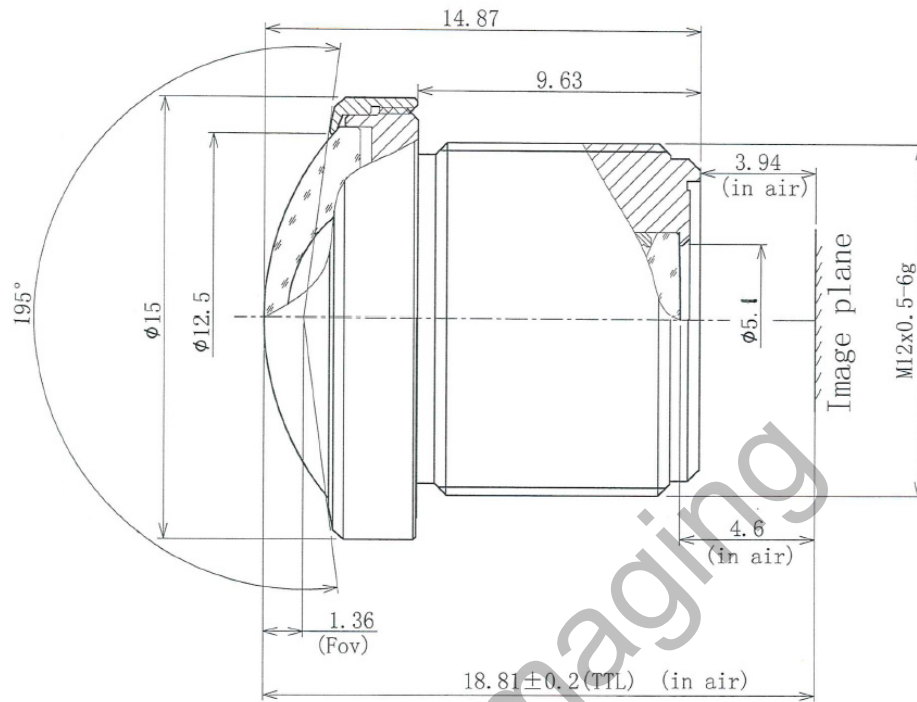

BF5M2223S129

The Fisheye S-Mount lens Lensagon BF5M2223S129 is suitable for common sensors up to 5 megapixel with an image format of 1/2.9 inch.

Technical Data

Mount	S-Mount
Sensor	1/2.9 inch
Focal Length	2.2 mm
Aperture	2.3
MOD	0.1 m
Back Focal	4.6 mm
Angle of View	D:195° H:155° V:81°
Megapixel	5 MP
IR Correction	Yes
Distortion	-0.17 %
Image Circle	6.2 mm
Iris	fixed
Focus	fixed
Chief ray angle	15.9 °
Typ	Fisheye

www.sedeco-imaging.com

5 Megapixel