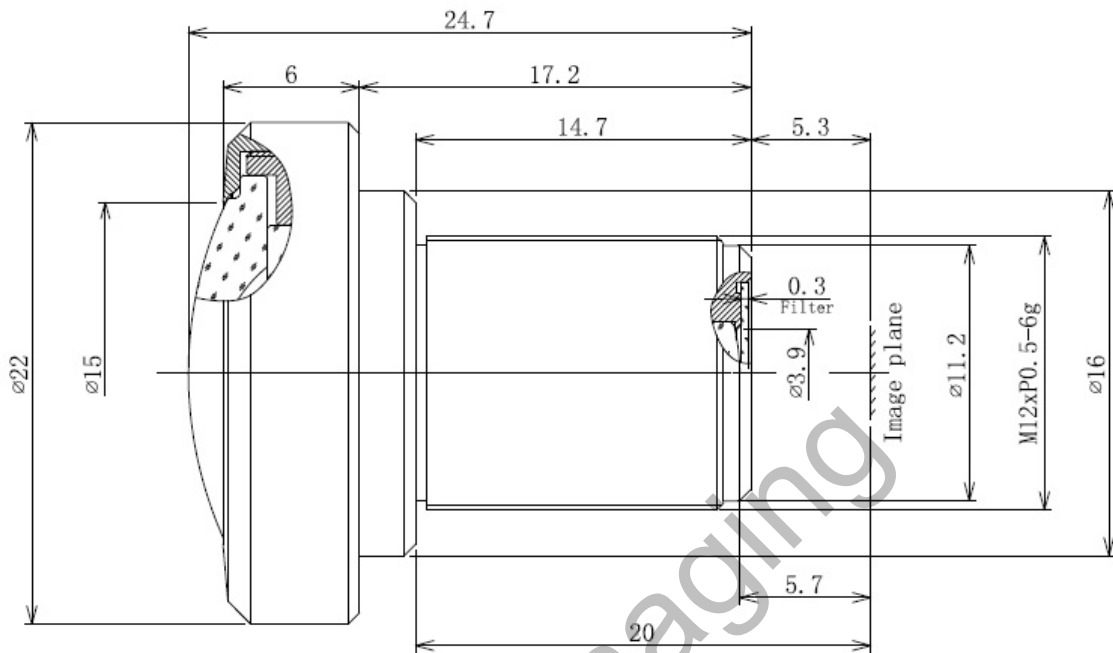

BF5M15828S125C

The Fisheye S-Mount lens Lensagon BF5M15828S125C is suitable for common sensors up to 5 megapixel with an image format of 1/2.5 inch.

Technical Data

Mount	S-Mount
Sensor	1/2.5 inch
Focal Length	1.58 mm
Aperture	2.8
MOD	0.1 mm
Back Focal	5.65 mm
Angle of View	D:180° H:180° V:180°
Megapixel	5 MP
IR Cut Filter	Yes
Image Circle	4.1 mm
Weight	11 g
Iris	fixed
Focus	fixed
Chief ray angle	9.6 °
Typ	Fisheye

www.sedeco-imaging.com

5 Megapixel