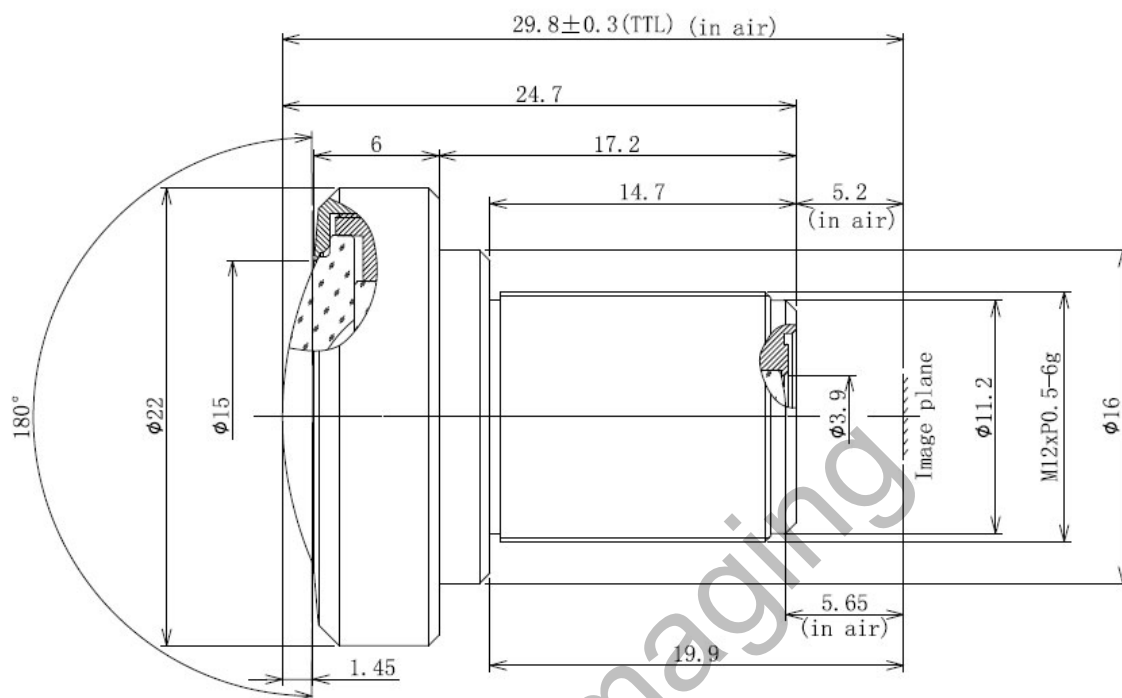

BF5M15828S125

The Fisheye S-Mount lens Lensagon BF5M15828S125 is suitable for common sensors up to 5 megapixel with an image format of 1/2.5 inch.

Technical Data

Mount	S-Mount
Sensor	1/2.5 inch
Focal Length	1.58 mm
Aperture	2.8
MOD	0.1 m
Back Focal	5.65 mm
Angle of View	D:180° H:180° V:180°
Megapixel	5 MP
IR Correction	Yes
IR Cut Filter	No
Image Circle	4.1 mm
Weight	10.9 g
Iris	fixed
Focus	fixed
Chief ray angle	9.6 °
Typ	Fisheye

www.sedeco-imaging.com

5 Megapixel