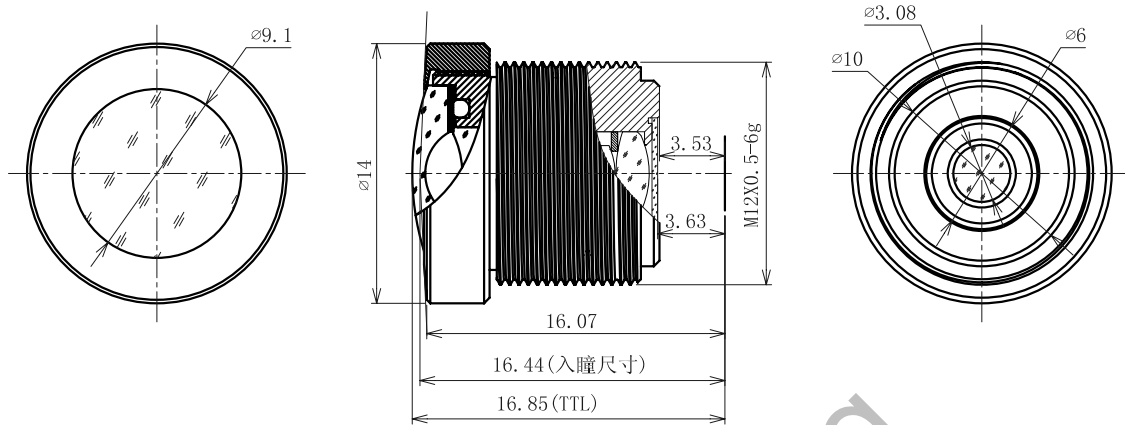

BF5M12721C

The Fisheye S-Mount lens Lensagon BF5M12721C is suitable for common sensors up to 5 megapixel with an image format of 1/4 inch, max. Chief Ray Angle: 9°

Technical Data

Mount	S-Mount
Sensor	1/4 inch
Focal Length	1.27 mm
Aperture	2.1
MOD	0.1 m
Back Focal	3.63 mm
Angle of View	D:185° H:185° V:155°
Megapixel	5 MP
IR Cut	Yes
Image Circle	2.8
Iris	fixed
Focus	fixed
Typ	Fisheye

www.sedeco-imaging.com

5 Megapixel