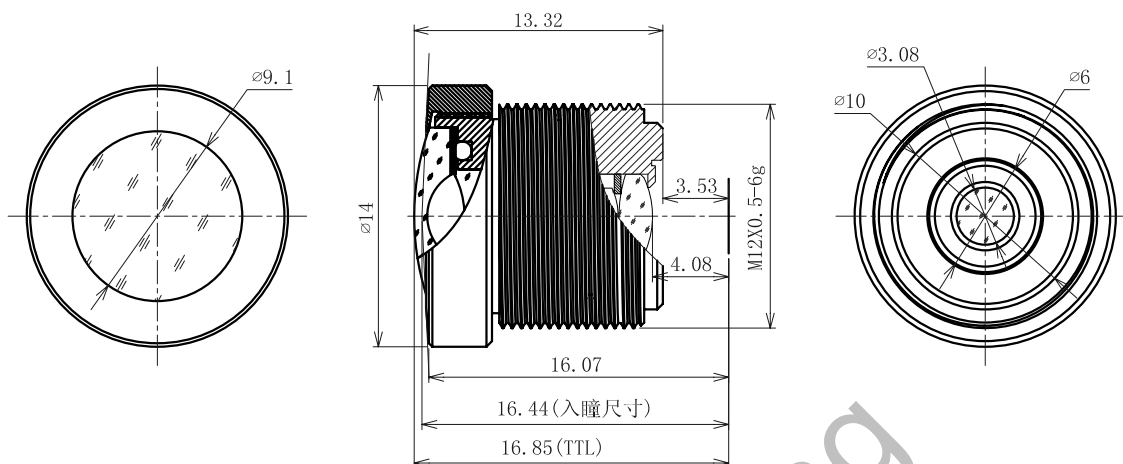

# Lensagon BF5M12721

The Fisheye S-Mount lens Lensagon BF5M12721 is suitable for common sensors up to 5 megapixel with an image format of 1/4 inch. max.Chief Ray Angle: 9°

## Technical Data

Mount	S-Mount
Sensor	1/4 inch
Focal Length	1.27 mm
Aperture	2.1
MOD	0.1 m
Back Focal	4.08 mm
Angle of View	D:185° H:185° V:155°
Megapixel	5 MP
IR Cut	No
Image Circle	2.8
Iris	fixed
Focus	fixed
Typ	Fisheye

[www.sedeco-imaging.com](http://www.sedeco-imaging.com)

**5** Megapixel