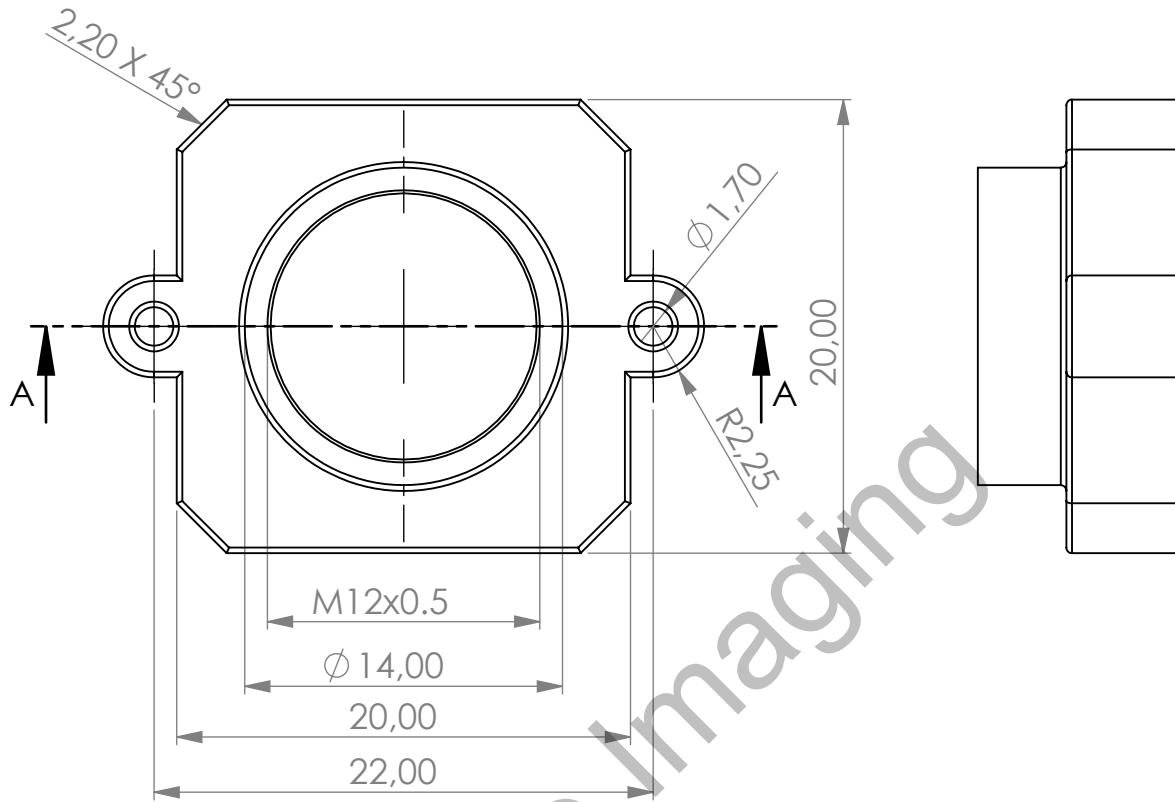

# SH04F85

Lens Holder M12

Material: PA 6

**SEDECO**  
IMAGING

Germany, Austria, Switzerland

Sedeco Imaging GmbH  
Unterer Dammweg 12  
76149 Karlsruhe  
Germany

T. +49 721 5604 7980  
info@sedeco-imaging.com