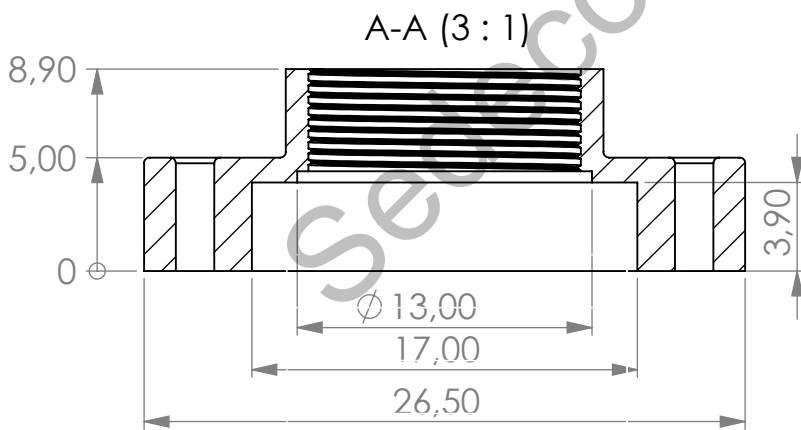

# SH04F85

Lens Holder M12

Material: PA 6

**SEDECO**  
IMAGING

Germany, Austria, Switzerland

Sedeco Imaging GmbH  
Unterer Dammweg 12  
76149 Karlsruhe  
Germany

T. +49 721 5604 7980  
info@sedeco-imaging.com