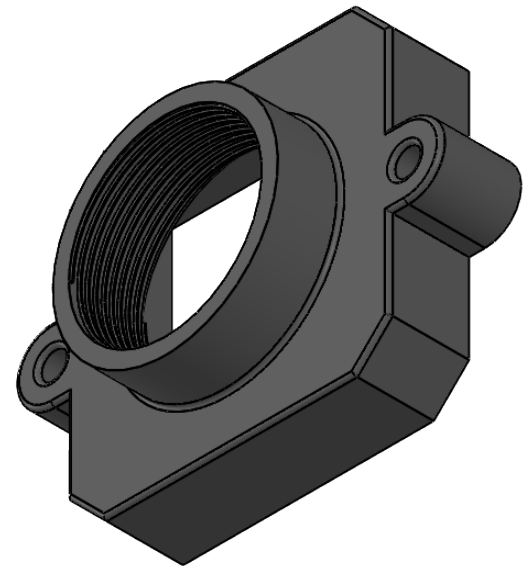

# SH04F85

Lens Holder M12

Material: PA 6

**SEDECO**  
IMAGING

Germany, Austria, Switzerland

Sedeco Imaging GmbH  
Unterer Dammweg 12  
76149 Karlsruhe  
Germany

T. +49 721 5604 7980  
info@sedeco-imaging.com