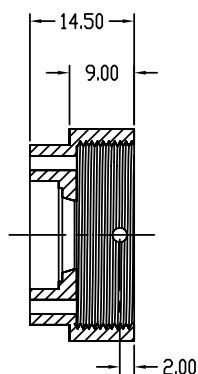

# CH303015-20M

Ring outside dimension: diameter 30mm x 14.5mm high, inside dimension: diameter 25mm, square seat outside dimension: 18 x 18mm, inside dimension: 10 x 9.5mm, Mounting hole distance 20mm, metal with side hole on the ring

## Technical Data

Mount

S-Mount

Light Sensitive