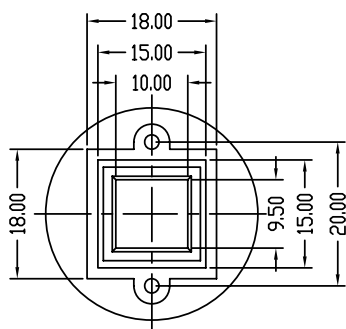

# CH303015-20M

Ring outside dimension: diameter 30mm x 14.5mm high, inside dimension: diameter 25mm, square seat outside dimension: 18 x 18mm, inside dimension: 10 x 9.5mm, Mounting hole distance 20mm, metal with side hole on the ring

## Technical Data

Mount

S-Mount

Light Sensitive