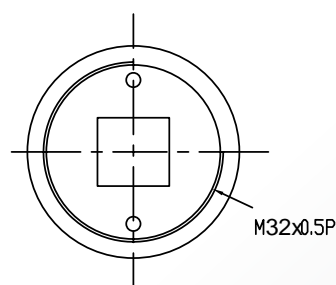

# CH303015-20M

Ring outside dimension: diameter 30mm x 14.5mm high, inside dimension: diameter 25mm, square seat outside dimension: 18 x 18mm, inside dimension: 10 x 9.5mm, Mounting hole distance 20mm, metal with side hole on the ring

## Technical Data

Mount

S-Mount

Light Sensitive