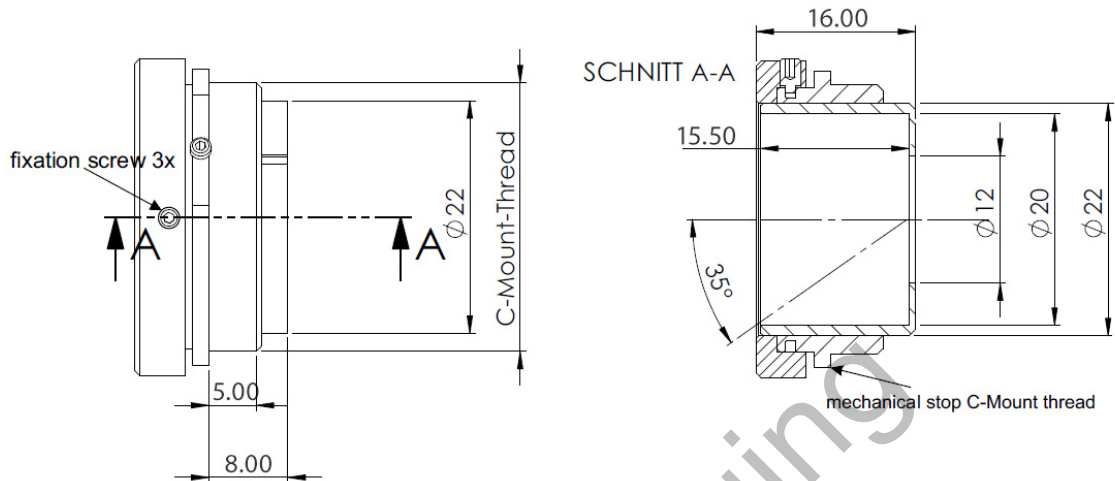

# Lensagon AD050HV2

Focussable s-mount to c-mount adapter for easy focusing and fixing of s-mount lenses in c-mount cameras. Adapter with a male c-mount thread and a 12mm hole for M12x0.5 (s-mount) lenses.

\*\*\* lock ring LRM12V2 is necessary to fix a lens \*\*\*

## Technical Data

AC Type	Adapter
Material	Aluminium
Height	16 mm
Width	32 mm
Diameter	32 mm
Color	Black
Weight	10.87 g

**SEDECO**  
IMAGING

Germany, Austria, Switzerland  
Sedeco Imaging GmbH  
Unterer Dammweg 12  
76149 Karlsruhe  
Germany  
T. +49 721 5604 7980  
info@sedeco-imaging.com