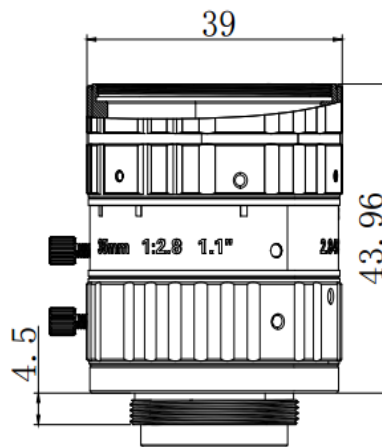

FA Lens Spec

Model NO.		MVL-KF3528M-12MP	Specification	Fixed focal Manual iris 12MP
Focal Length		35mm	Mount	C-Mount
F.No		F2.8	Filter Thread	M35.5*0.5
Max Image Format		Φ17.6mm (1.1")	Flange back Length	17.526mm
TV-Distortion		-0.02%	M. O. D	0.2m
Control	Iris	Manual	Dimension	Φ39*43.96
	Focus	Manual	operating temperature	-10°C~50°C
Field Of View		1/1.8"	D	26.7°
			H	21.4°
			V	15.9°

Dimension

Lens Picture